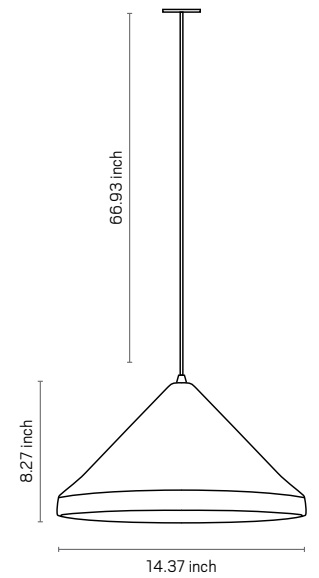

UBATUBA

SMALL | LARGE

Pendant Ubatuba Small

Material: ceramic
Bulb Lamp: 1 X E26 max. 60W
 127V / 230V
Rating: UL Listed
Weight: 7.28 Lb

Canopy

Material: ceramic
Dimensions: 5.9"
Color: matches shade color selection

Colors

Finish (ceramic): all available options
Cord: all available options

Pendant Ubatuba Large

Material: ceramic
Bulb Lamp: 1 X E26 max. 60W
 127V / 230V
Rating: UL Listed
Weight: 10.25Lb

Canopy

Material: ceramic
Dimensions: 5.9"
Color: matches shade color selection