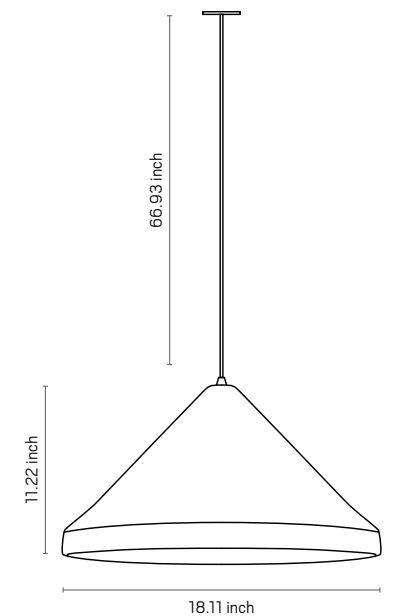

Colors

Finish (ceramic): all available options
Cord: all available options

Malbu Arquitetura, architect